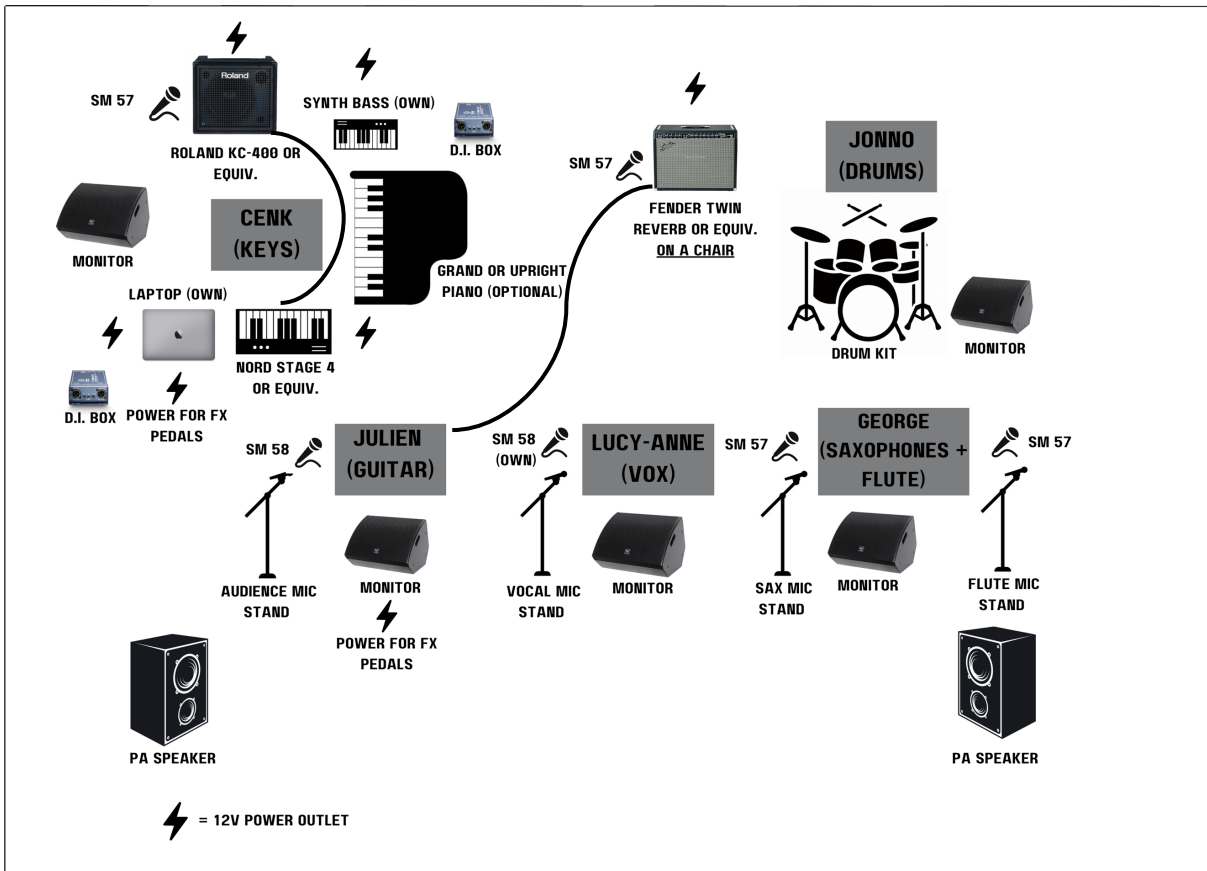

DREAMSCAPES STAGE PLOT

INPUT LIST

Channel	Instrument
1	Kick
2	Snare (top)
3	Hi-hat
4	Rack tom
5	Floor tom 1
6	Floor tom 2
7	Overhead (left)
8	Overhead (right)
9	Synth bass (D.I.)
10	Guitar
11	Piano
12	Keyboard
13	Laptop (D.I.)
14	Vocals
15	Saxophone
16	Flute
17	Audience mic